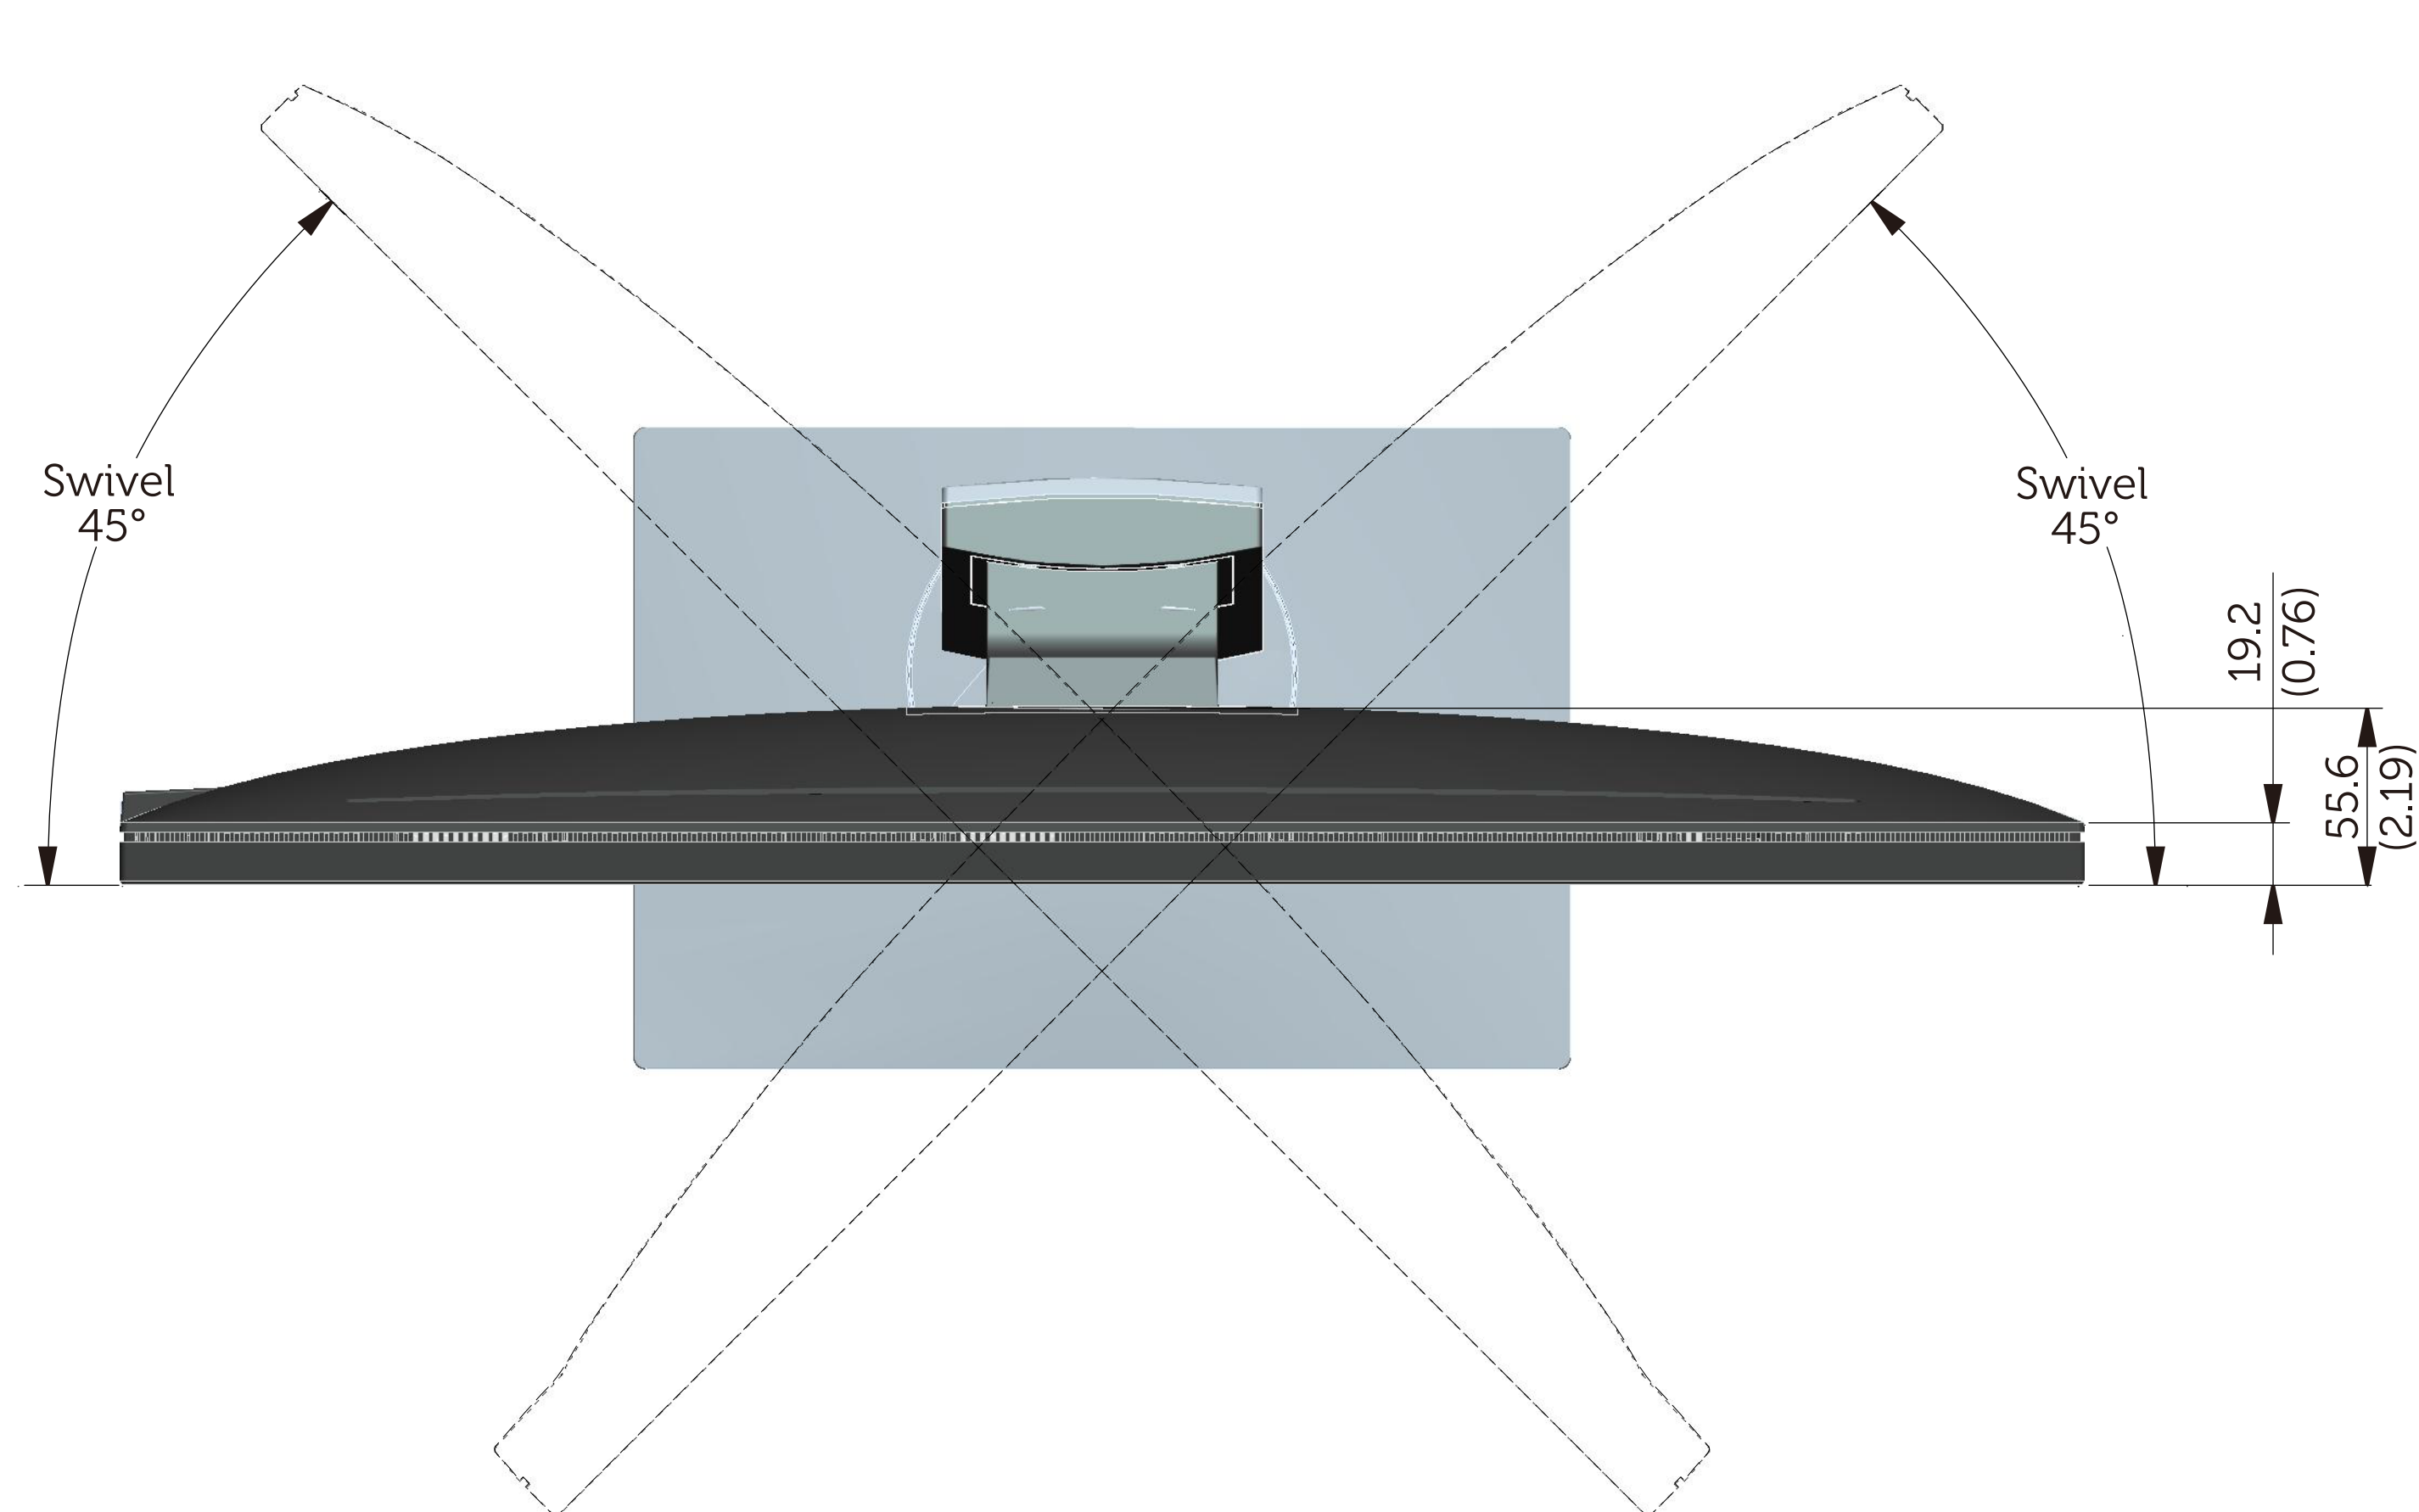

# S2716DG Outline Dimension

Norminal Dimension  
Unit: mm(inch)

Back View of Monitor without stand