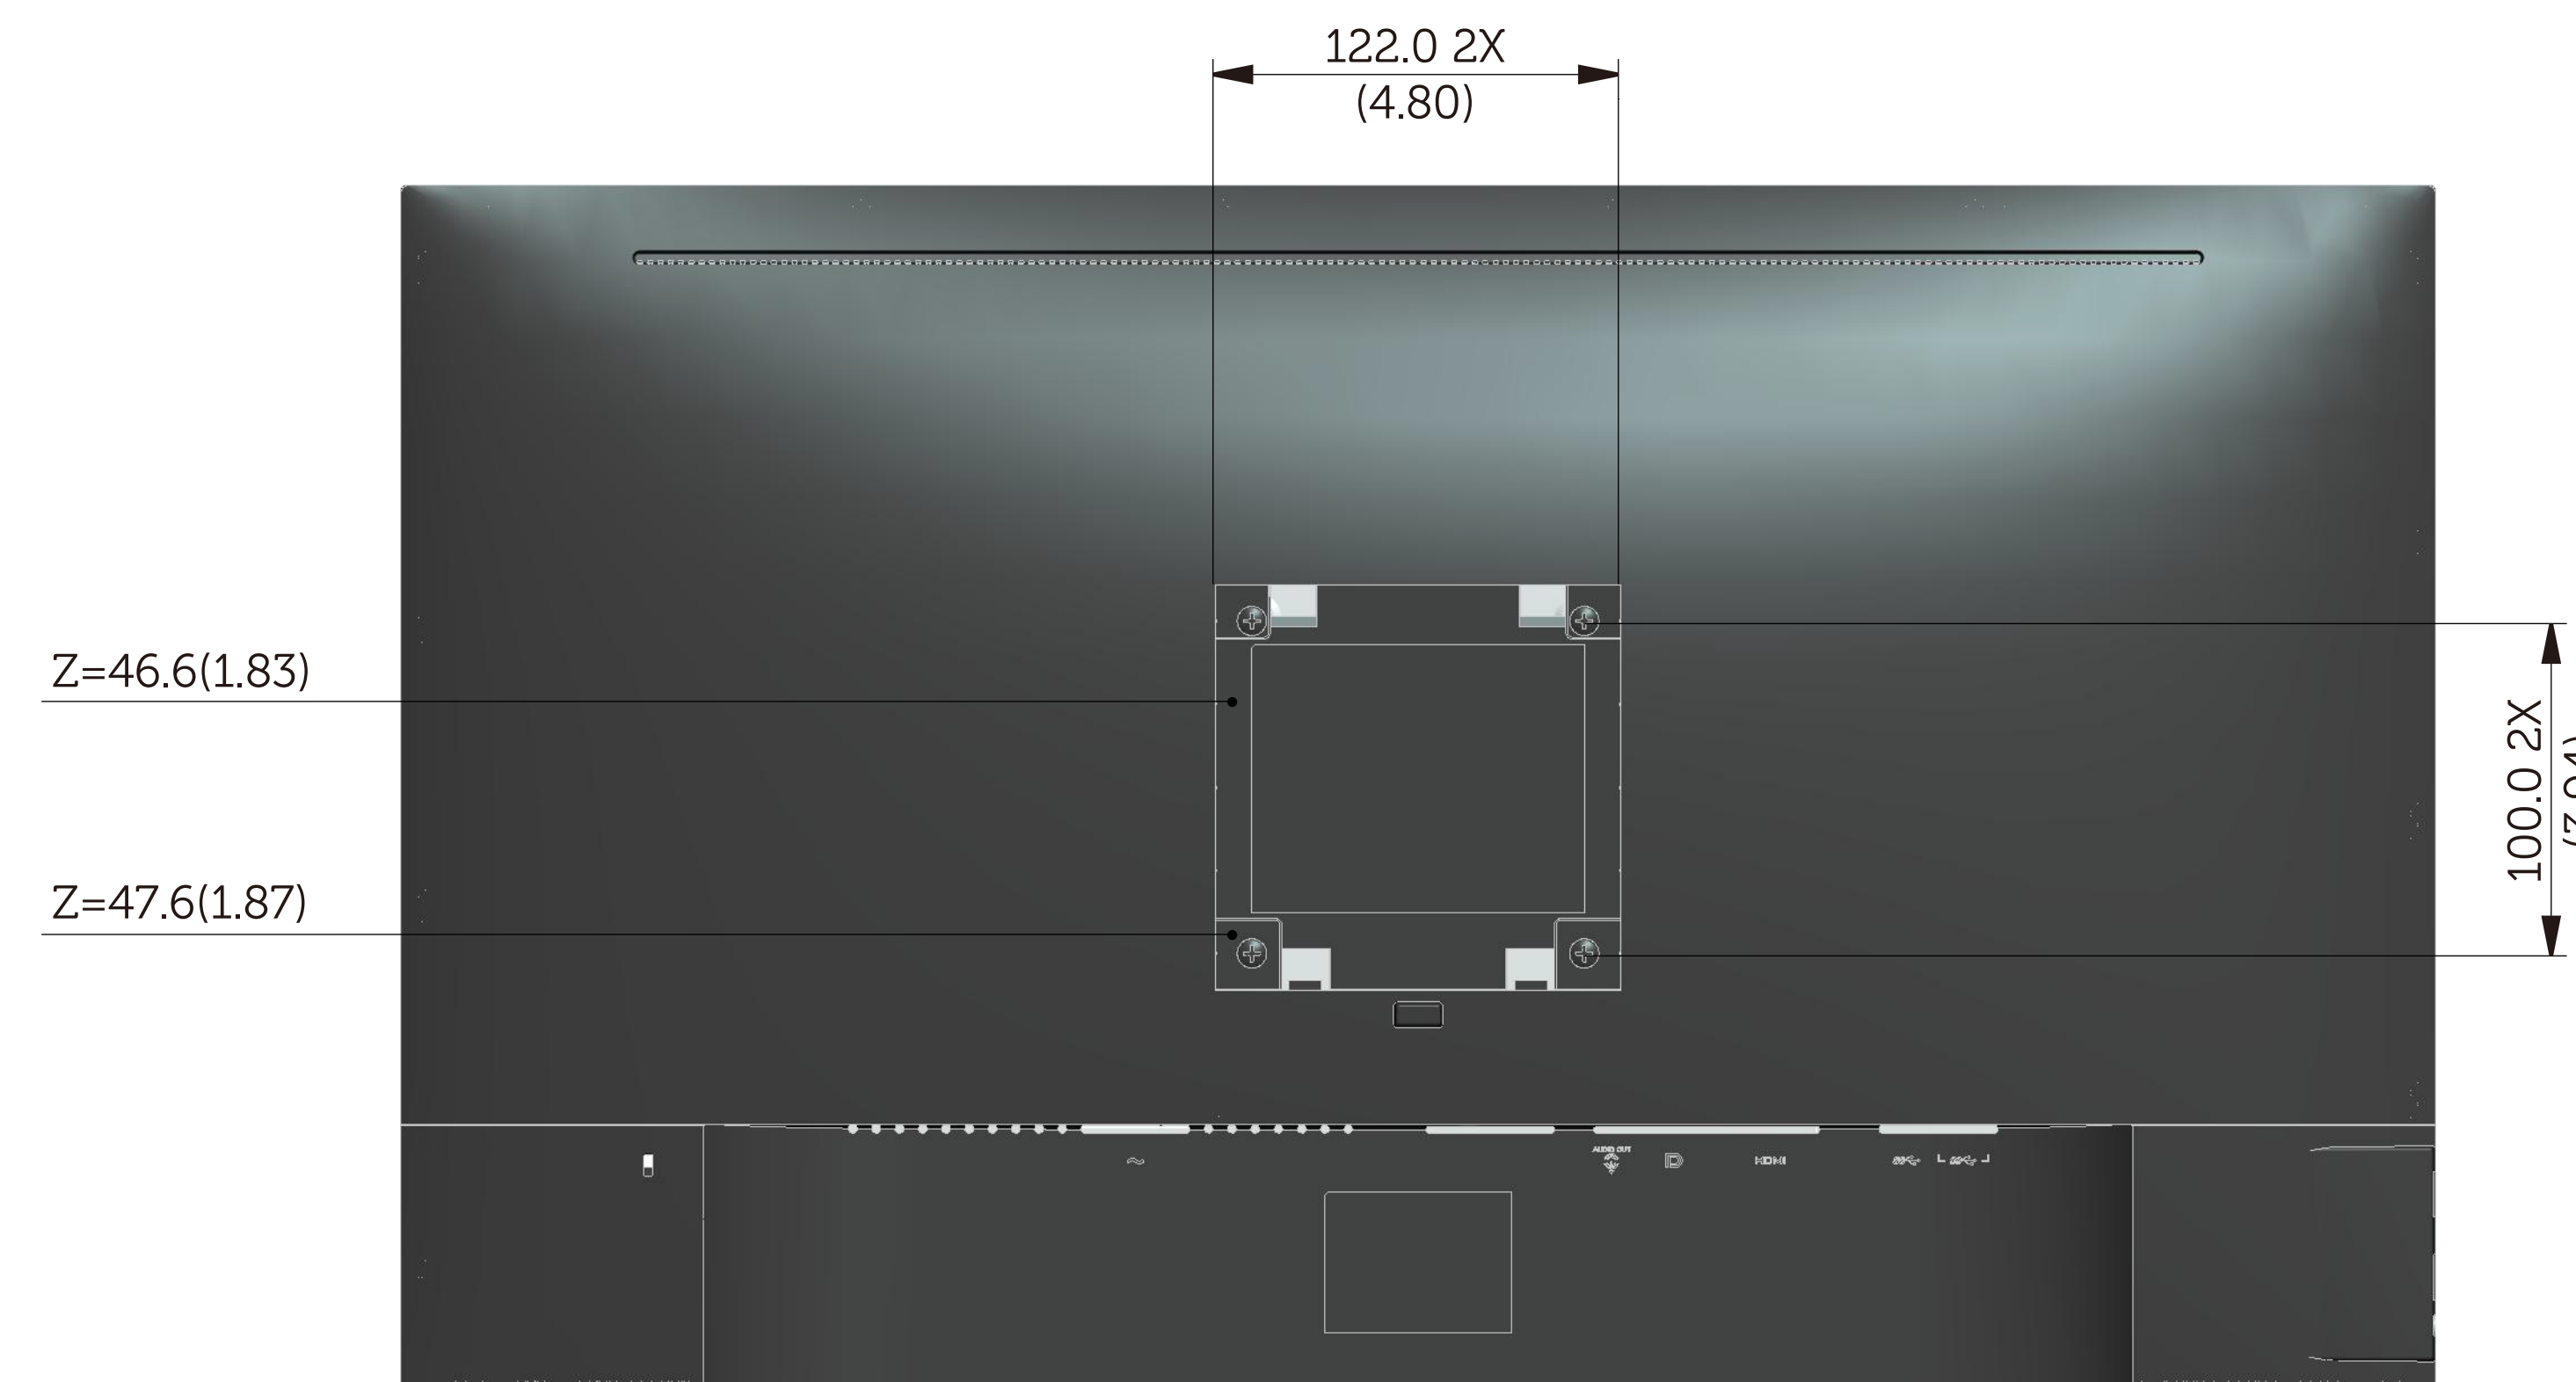

# S2716DG Outline Dimension

Norminal Dimension  
Unit: mm(inch)

Back View of Monitor without stand